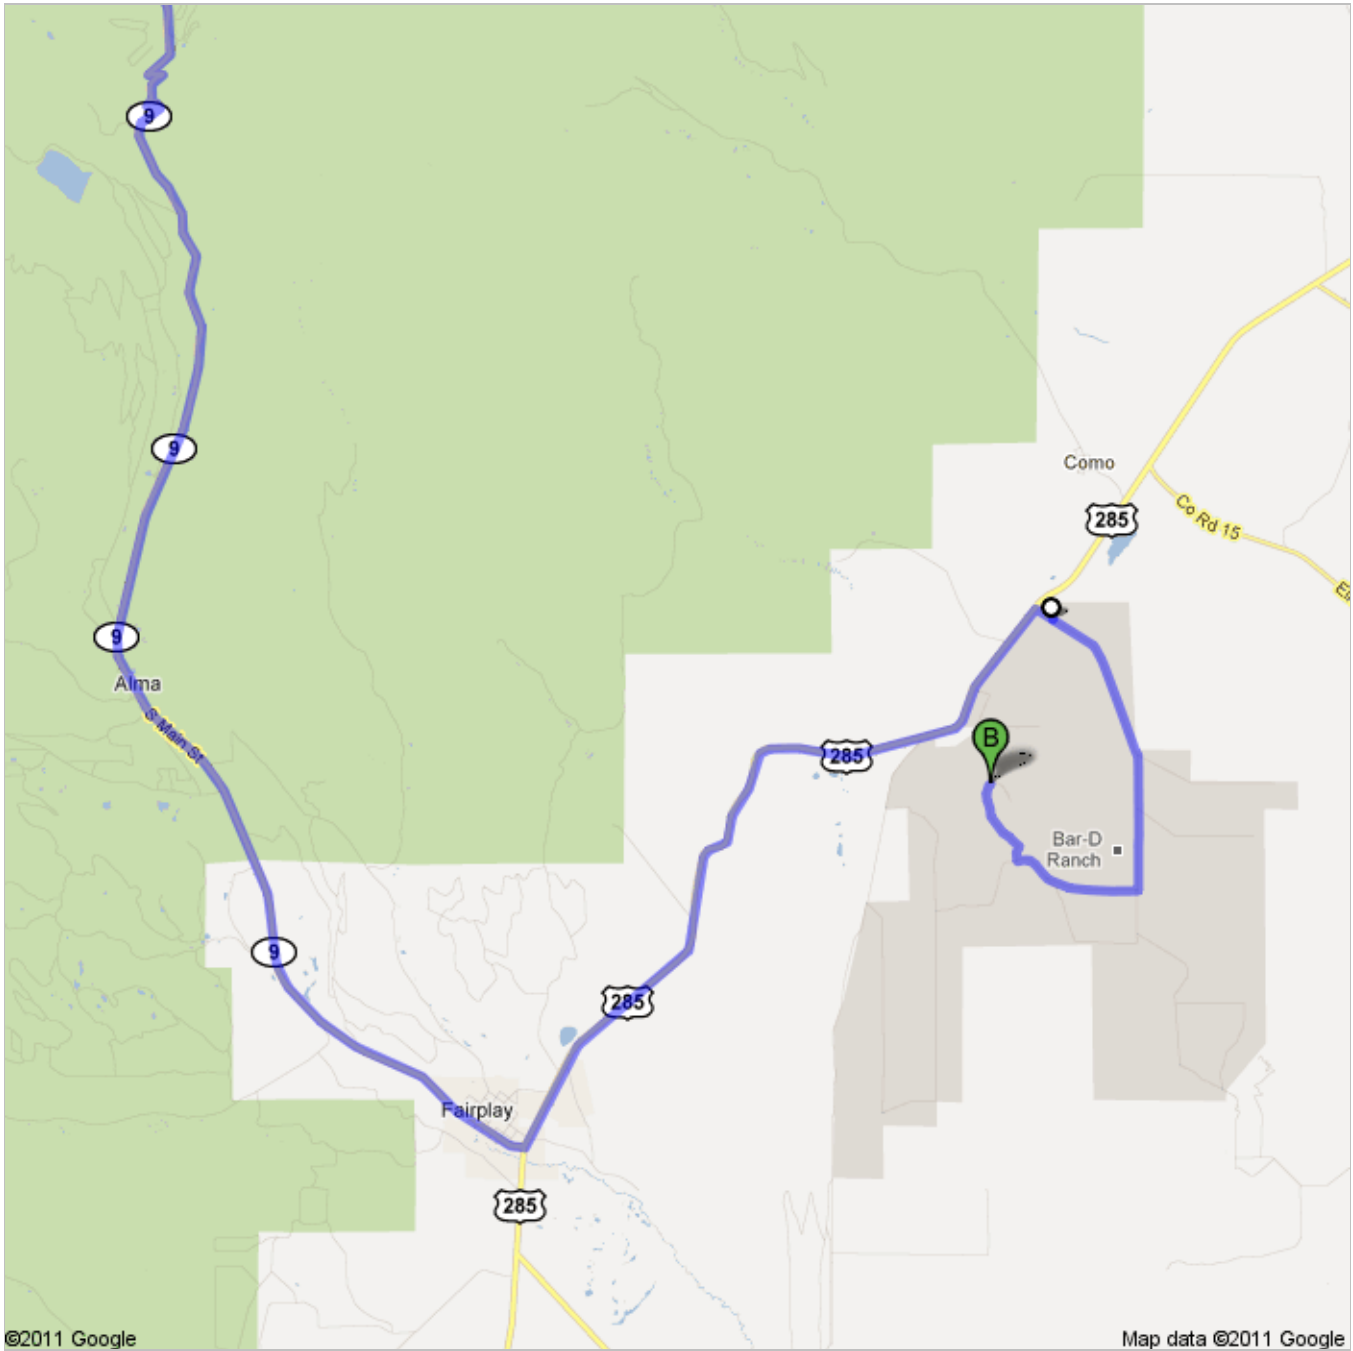

Directions to 836 reinecker court, como, CO
48.9 mi – about 1 hour 20 mins

Save trees. Go green!
Download Google Maps on your phone at google.com/gmm

 Silverthorne, CO

1. Head **south** on **Rainbow Dr** toward **Blue River Pkwy** go 180 ft
total 180 ft
-  2. Take the 1st left onto **Blue River Pkwy** go 0.1 mi
total 0.2 mi
About 2 mins
-  3. Turn right to merge onto **CO-9 S/I-70 W** go 2.8 mi
total 3.0 mi
About 4 mins
-  4. Take exit **203** for **CO-9 S** toward **Frisco/Breckenridge** go 0.2 mi
total 3.2 mi
-  5. At the traffic circle, take the **4th** exit onto **CO-9 S/Summit Blvd** go 9.7 mi
total 12.9 mi
Continue to follow CO-9 S
About 13 mins
-  6. Slight right onto **CO-9** go 8.1 mi
total 20.9 mi
About 10 mins
-  7. Turn right onto **CO-9 S** go 387 ft
total 21.0 mi
-  8. Turn left to stay on **CO-9 S** go 14.8 mi
total 35.8 mi
About 20 mins
-  9. Turn left onto **US-285 N** go 7.9 mi
total 43.7 mi
About 10 mins
-  10. Turn right onto **Bar D Rd** go 3.1 mi
total 46.8 mi
About 12 mins
-  11. Slight right onto **Bar D Rd/Clark Rd** go 0.9 mi
total 47.7 mi
Continue to follow Clark Rd
About 4 mins
12. Continue onto **Reinecker Ridge Rd** go 0.4 mi
total 48.0 mi
About 2 mins
-  13. Turn right onto **Reinecker Ct** go 0.9 mi
total 48.9 mi
Destination will be on the left
About 4 mins

 836 reinecker court, como, CO

These directions are for planning purposes only. You may find that construction projects, traffic, weather, or other events may cause conditions to differ from the map results, and you should plan your route accordingly. You must obey all signs or notices regarding your route.

Map data ©2011 Google

Directions weren't right? Please find your route on maps.google.com and click "Report a problem" at the bottom left.