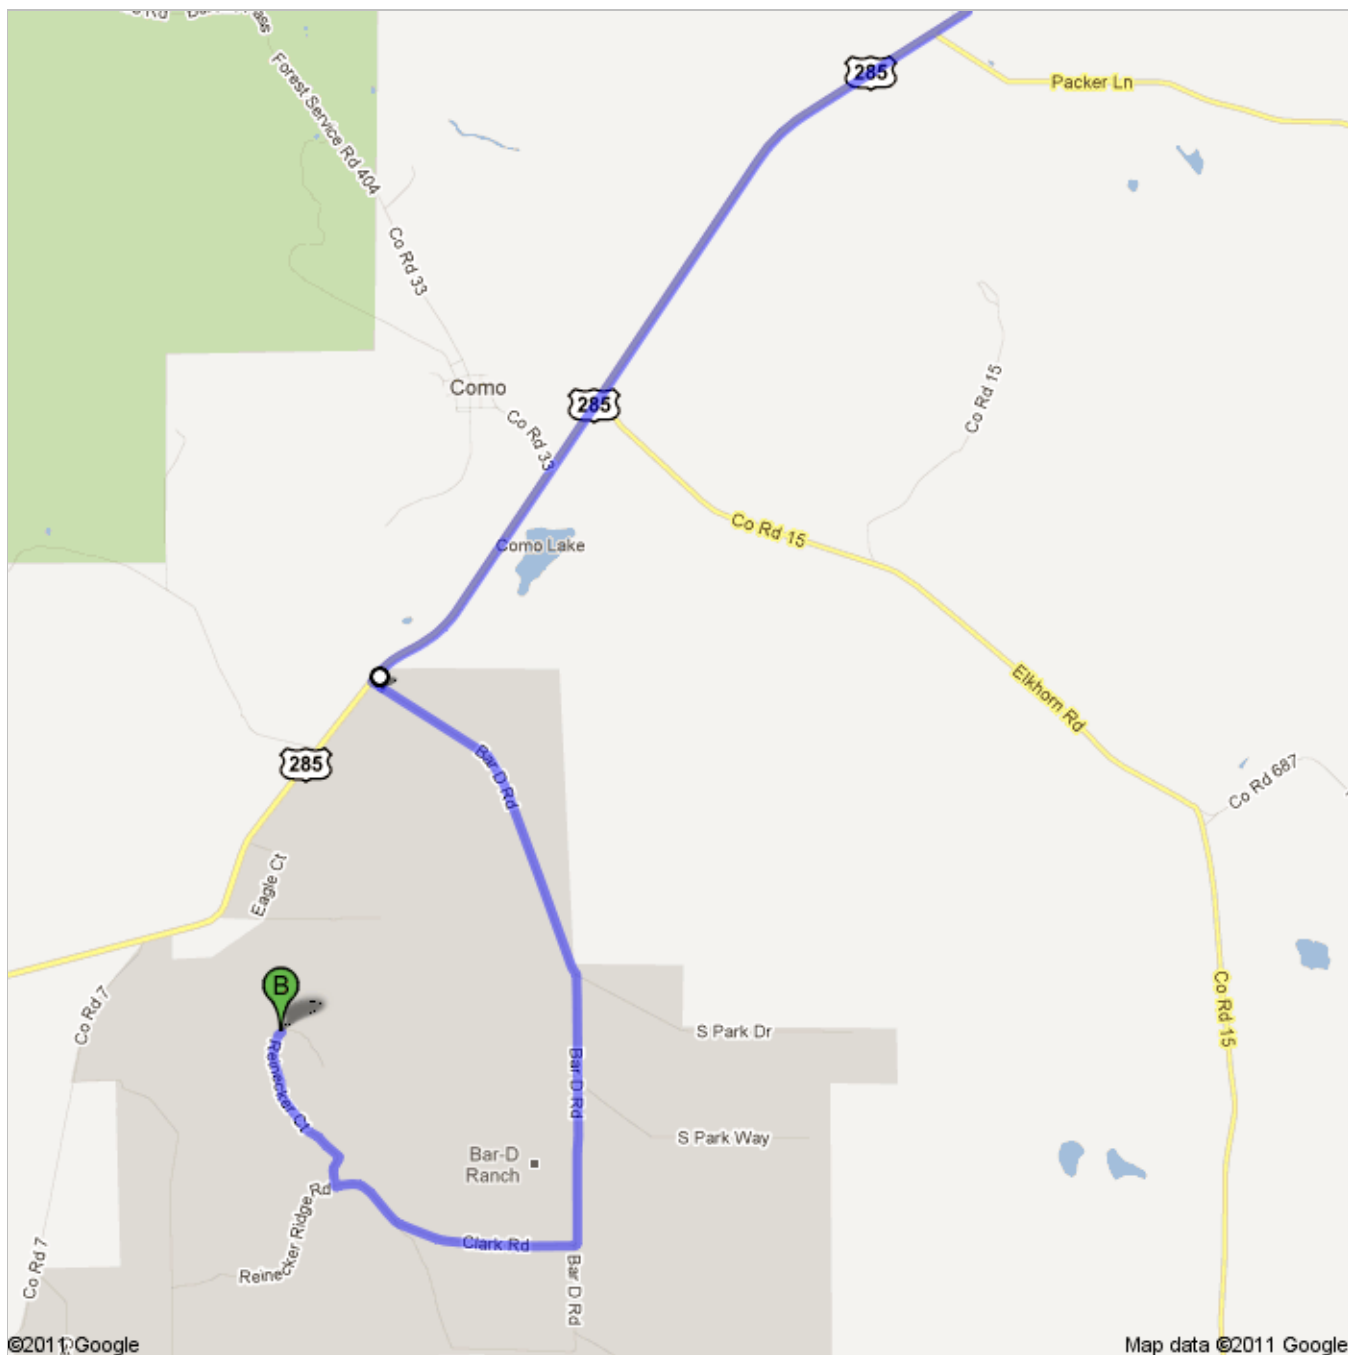

Directions to 836 reinecker court, como, CO
93.2 mi – about 2 hours 8 mins

Save trees. Go green!
Download Google Maps on your phone at google.com/gmm

 Parker, CO

- | | | |
|--|--|-----------------------------|
| | 1. Head west on Main St toward Victorian Dr | go 0.2 mi
total 0.2 mi |
|  | 2. Take the 2nd right onto S Parker Rd
About 5 mins | go 2.5 mi
total 2.7 mi |
|  | 3. Take the ramp to I-25/Colo Springs
Toll road | go 0.2 mi
total 2.9 mi |
| | 4. Merge onto E-470 S
Toll road
About 5 mins | go 5.0 mi
total 7.9 mi |
|  | 5. Continue onto CO-470 W
About 19 mins | go 20.9 mi
total 28.8 mi |
|  | 6. Take the exit onto US-285 S
About 1 hour 15 mins | go 59.2 mi
total 88.0 mi |
|  | 7. Turn left onto Bar D Rd
About 13 mins | go 3.1 mi
total 91.0 mi |
|  | 8. Slight right onto Bar D Rd/Clark Rd
Continue to follow Clark Rd
About 4 mins | go 0.9 mi
total 91.9 mi |
| | 9. Continue onto Reinecker Ridge Rd
About 2 mins | go 0.4 mi
total 92.3 mi |
|  | 10. Turn right onto Reinecker Ct
Destination will be on the left
About 4 mins | go 0.9 mi
total 93.2 mi |

 836 reinecker court, como, CO

These directions are for planning purposes only. You may find that construction projects, traffic, weather, or other events may cause conditions to differ from the map results, and you should plan your route accordingly. You must obey all signs or notices regarding your route.