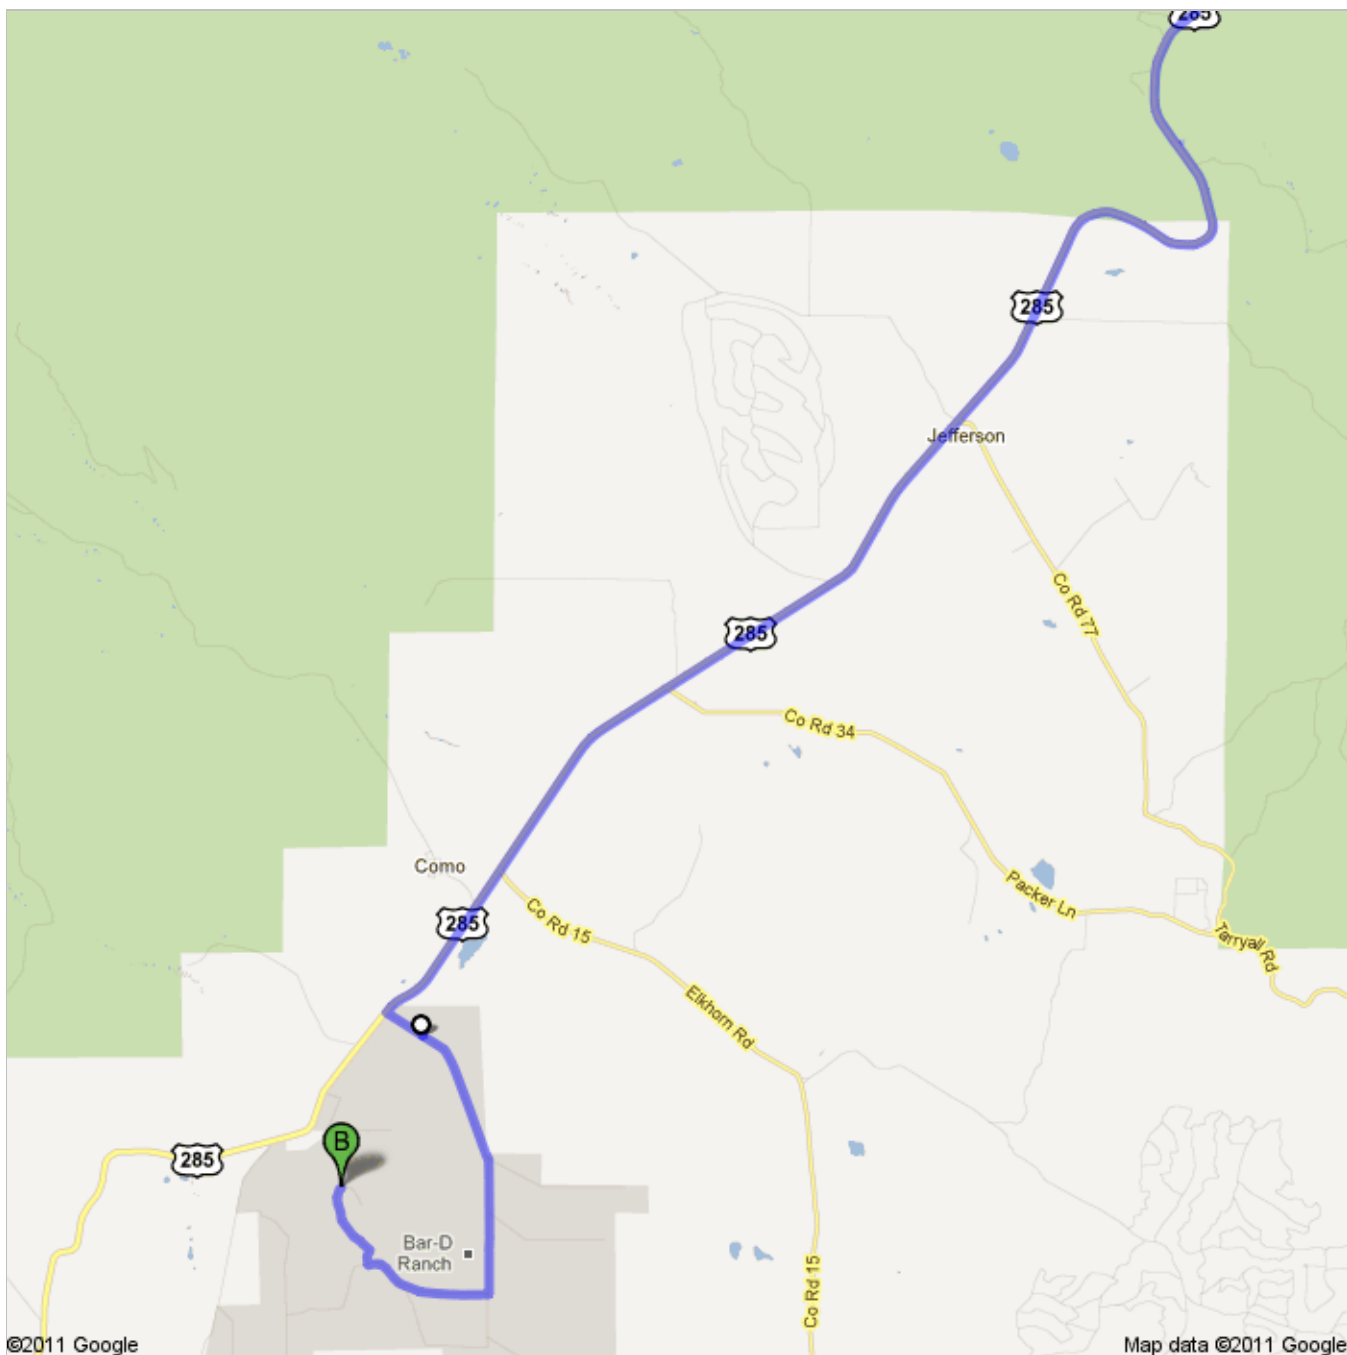

Directions to 836 reinecker court, como, CO  
98.1 mi – about 2 hours 12 mins

**Save trees. Go green!**  
Download Google Maps on your phone at [google.com/gmm](http://google.com/gmm)

 Castle Rock, CO

- |  |  |                             |
|--|--|-----------------------------|
|  | 1. Head <b>north</b> on <b>Cantril St</b> toward <b>3rd St</b>                                 | go 92 ft<br>total 92 ft     |
|   | 2. Take the 1st left onto <b>3rd St</b><br>About 1 min   | go 0.2 mi<br>total 0.2 mi   |
|   | 3. Take the 3rd right onto <b>Wilcox St</b><br>About 2 mins                                    | go 0.5 mi<br>total 0.8 mi   |
|   | 4. Turn right to merge onto <b>I-25 N</b><br>About 11 mins                                     | go 12.0 mi<br>total 12.7 mi |
|   | 5. Take exit <b>194</b> to merge onto <b>CO-470 W</b> toward <b>Grand Jct</b><br>About 20 mins | go 21.0 mi<br>total 33.8 mi |
|   | 6. Take the exit onto <b>US-285 S</b><br>About 1 hour 15 mins                                  | go 59.2 mi<br>total 92.9 mi |
|   | 7. Turn left onto <b>Bar D Rd</b><br>About 13 mins   | go 3.1 mi<br>total 96.0 mi  |
|   | 8. Slight right onto <b>Bar D Rd/Clark Rd</b><br>Continue to follow Clark Rd<br>About 4 mins   | go 0.9 mi<br>total 96.9 mi  |
|  | 9. Continue onto <b>Reinecker Ridge Rd</b><br>About 2 mins                                     | go 0.4 mi<br>total 97.3 mi  |
|  | 10. Turn right onto <b>Reinecker Ct</b><br>Destination will be on the left<br>About 4 mins     | go 0.9 mi<br>total 98.1 mi  |

 836 reinecker court, como, CO

These directions are for planning purposes only. You may find that construction projects, traffic, weather, or other events may cause conditions to differ from the map results, and you should plan your route accordingly. You must obey all signs or notices regarding your route.